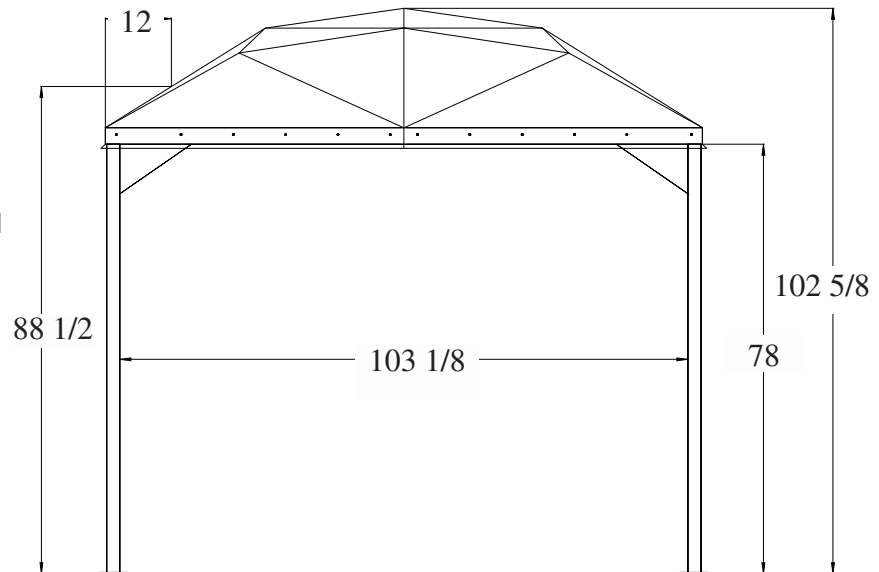

CLARITY
DOMES[™]
EXCLUSIVELY FROM APPLIED GEODESICS, INC.

Area for Dealer stamp

VISION SPECIFICATIONS

FROM CLARITY DOMES

THE VISION 9' x 9'

Recommended Footprint Area: The deck area or concrete pad needs to be at least 112" square. The upper dome needs an area of 116" square.